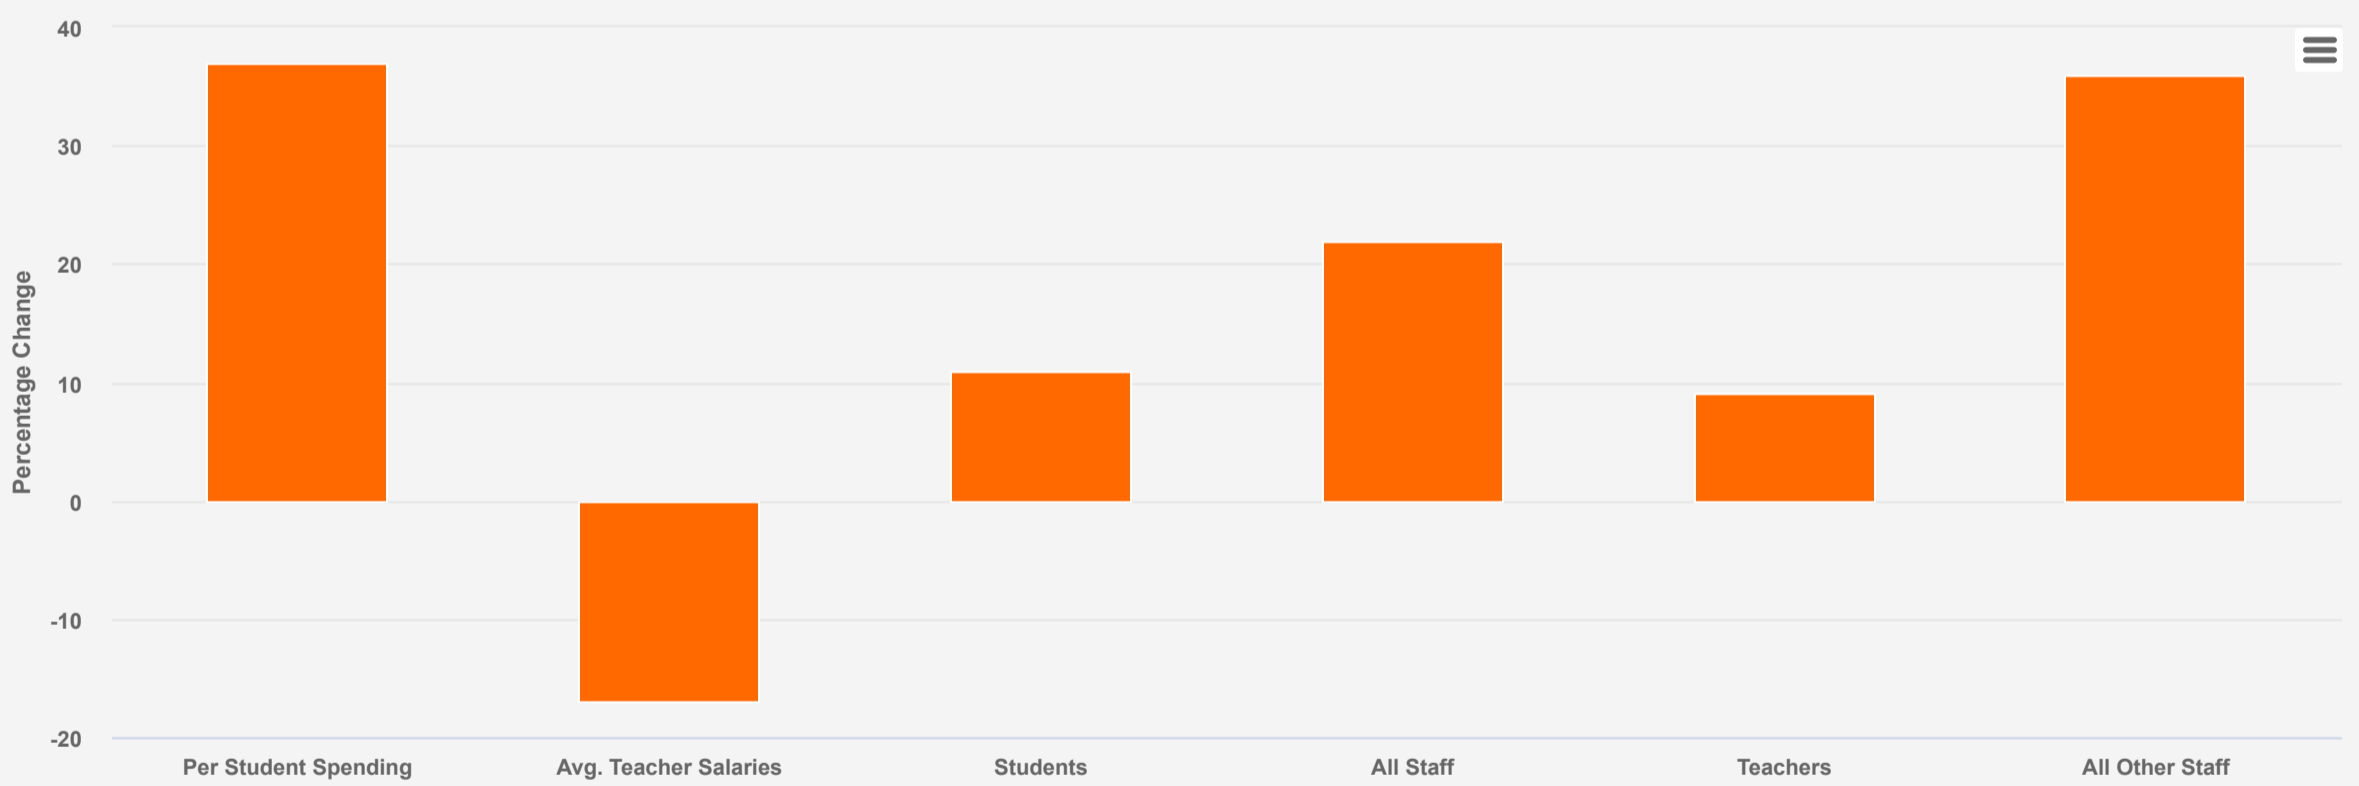

Alaska Public School Hiring and Salary Trends Since 1992

[National Center on Education Statistics >](#)

[EdChoice Private School Choice Fiscal Calculations](#)

INTER-DISTRICT

Alaska does not require public school districts to provide transportation to students transferring between districts.

CHARTER SCHOOL

Alaska requires districts to provide transportation to charter school students.

PRIVATE SCHOOL

Alaska requires school districts to provide transportation to private school students that travel distances comparable to, and over routes the same as, the distances and routes over which the children attending public schools are transported.