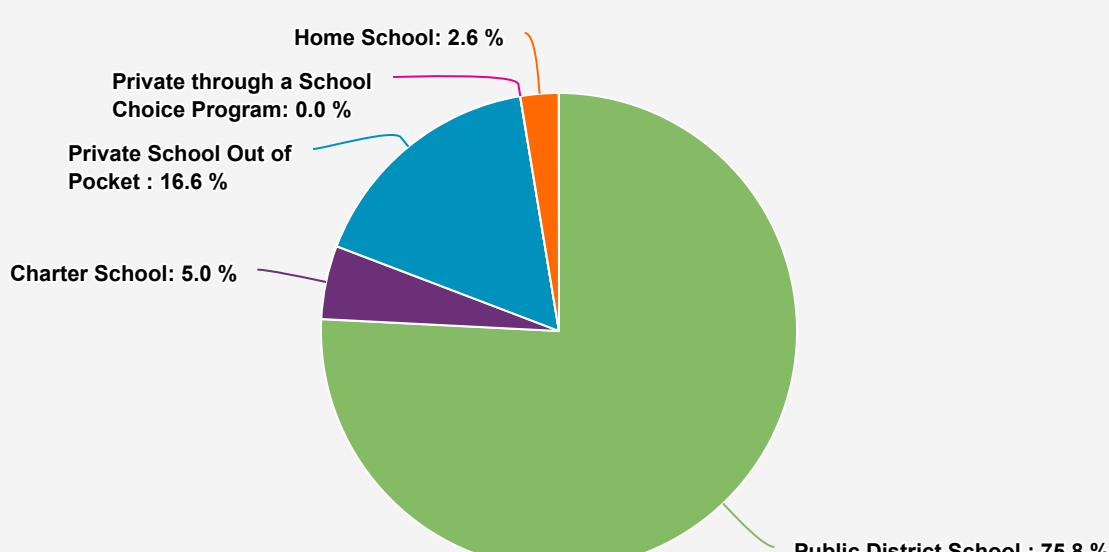

Where K–12 Hawaii Students Attend School Now

[National Center on Education Statistics >](#)

[a2zhomeschooling.com >](#)

[EdChoice School Choice in America Dashboard >](#)

Hawaii K–12 Education Spending **$3.3 Billion**

Total Hawaii Public Education Revenue

U.S. Department of Education,
NCES, Common Core of Data
(CCD)

Data last updated 3/2020.