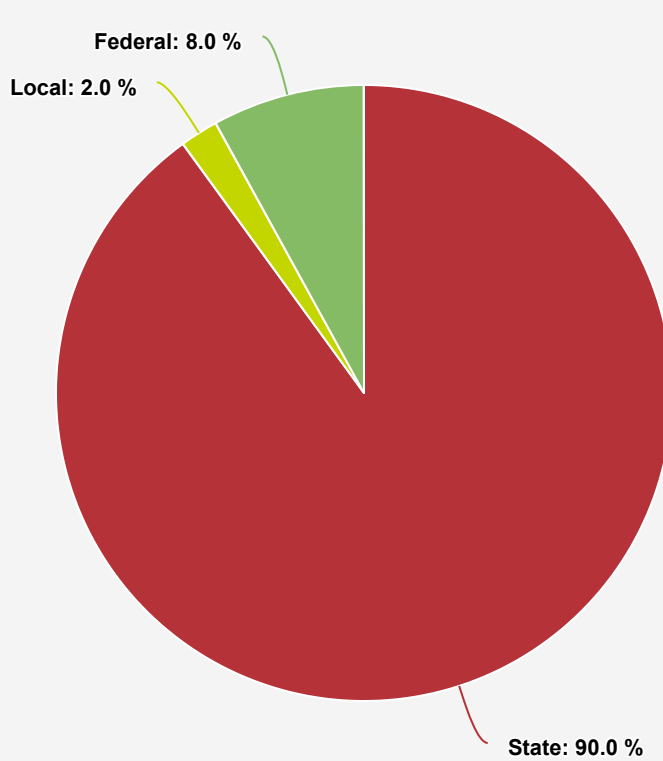

Hawaii Public Education Funding Sources

U.S. Department of Education, NCES, Common Core of Data (CCD)

Data last updated 3/2020.

School Spending/Costs By Sector

$16,981

Avg. Hawaii Total Spending Per Pupil (Public)

$11,004

Avg. National Private K–12 Tuition Per Pupil

[Private School Review >](#)

[Schooling in America Dashboard >](#)

U.S. Department of Education,
NCES, Common Core of Data
(CCD)

Data last updated 3/2020.