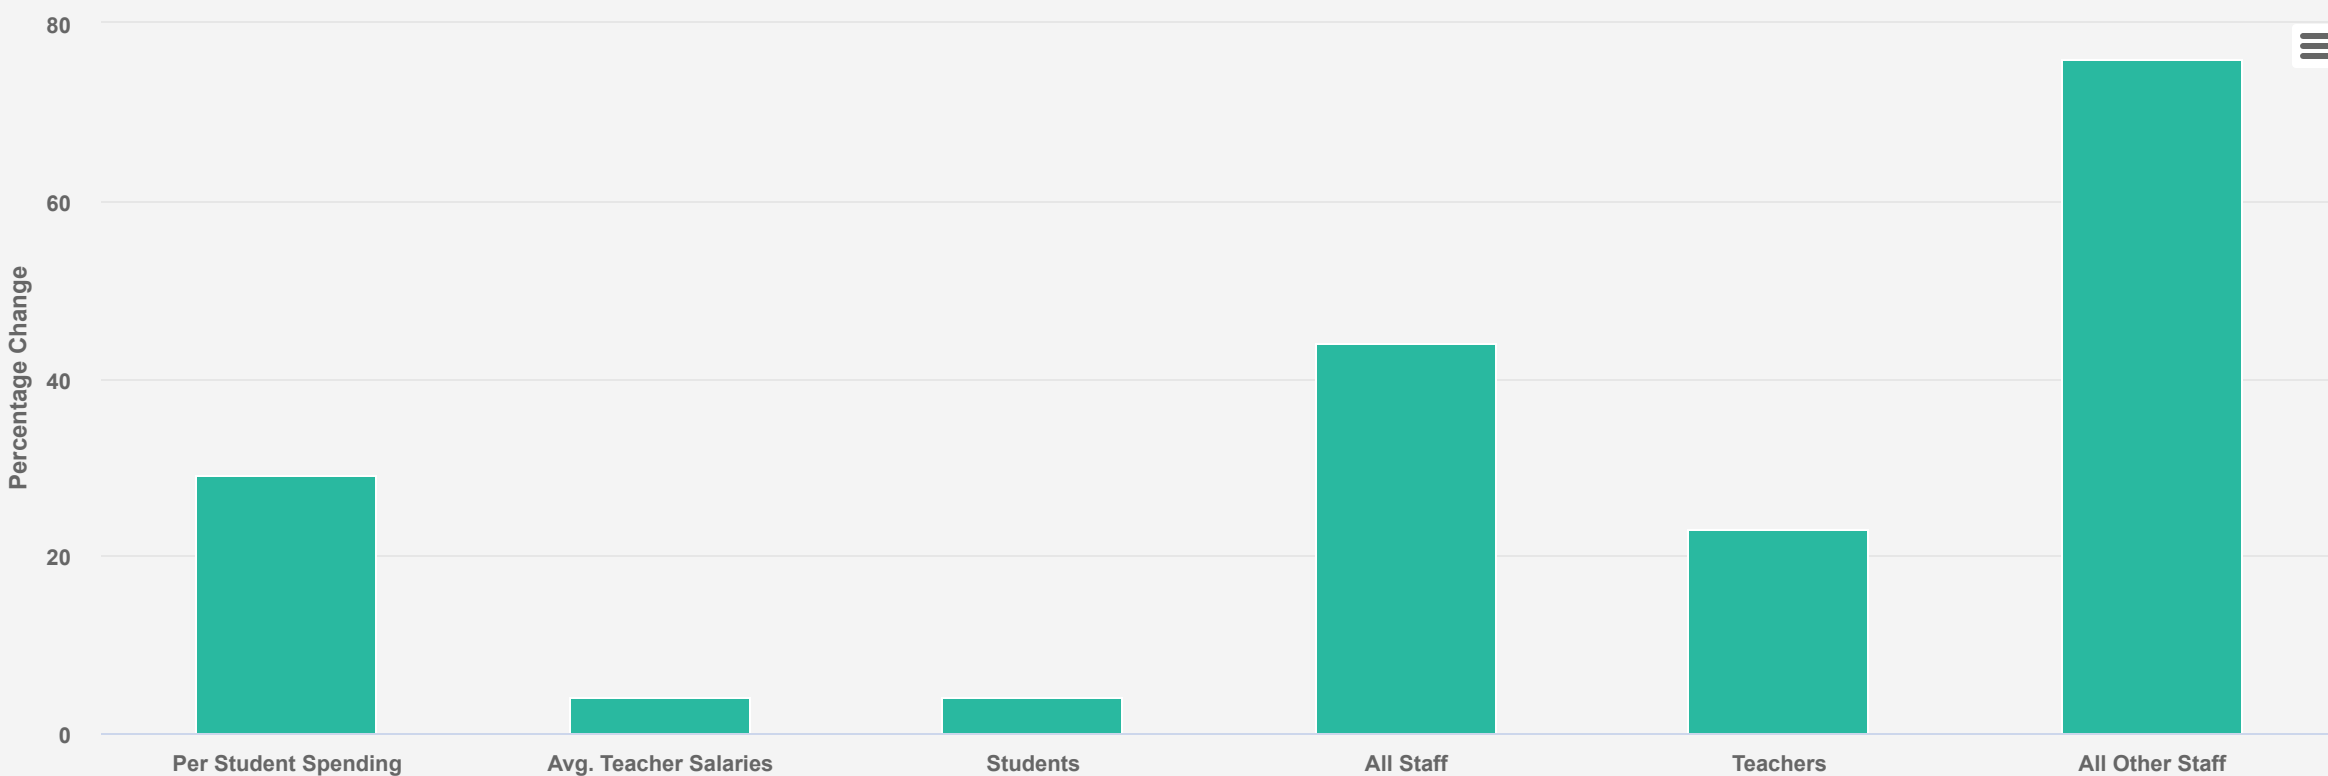

Hawaii Public School Hiring and Salary Trends since 1992

[National Center on Education Statistics >](#)

[EdChoice Private School Choice Fiscal Calculations](#)

INTER-DISTRICT

Hawaii is only one school district, so there are no inter-district transfers.

CHARTER SCHOOL

Hawaii does not provide transportation for students attending any school outside of their attendance zone, including charter schools.

PRIVATE SCHOOL

Hawaii does not provide transportation for private school students.