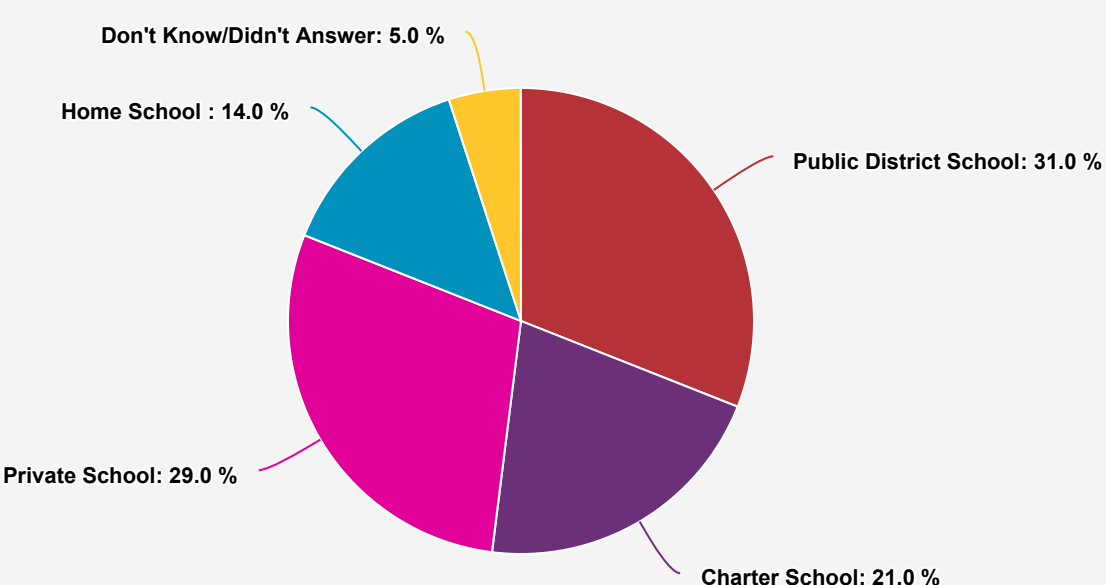

Hawaii Fast Facts

37%

Hawaiians think K–12 education in Hawaii is headed in the right direction.

[EdChoice Public Opinion Tracker >](#)

Hawaii Parents' Schooling Preferences

[EdChoice Public Opinion Tracker >](#)