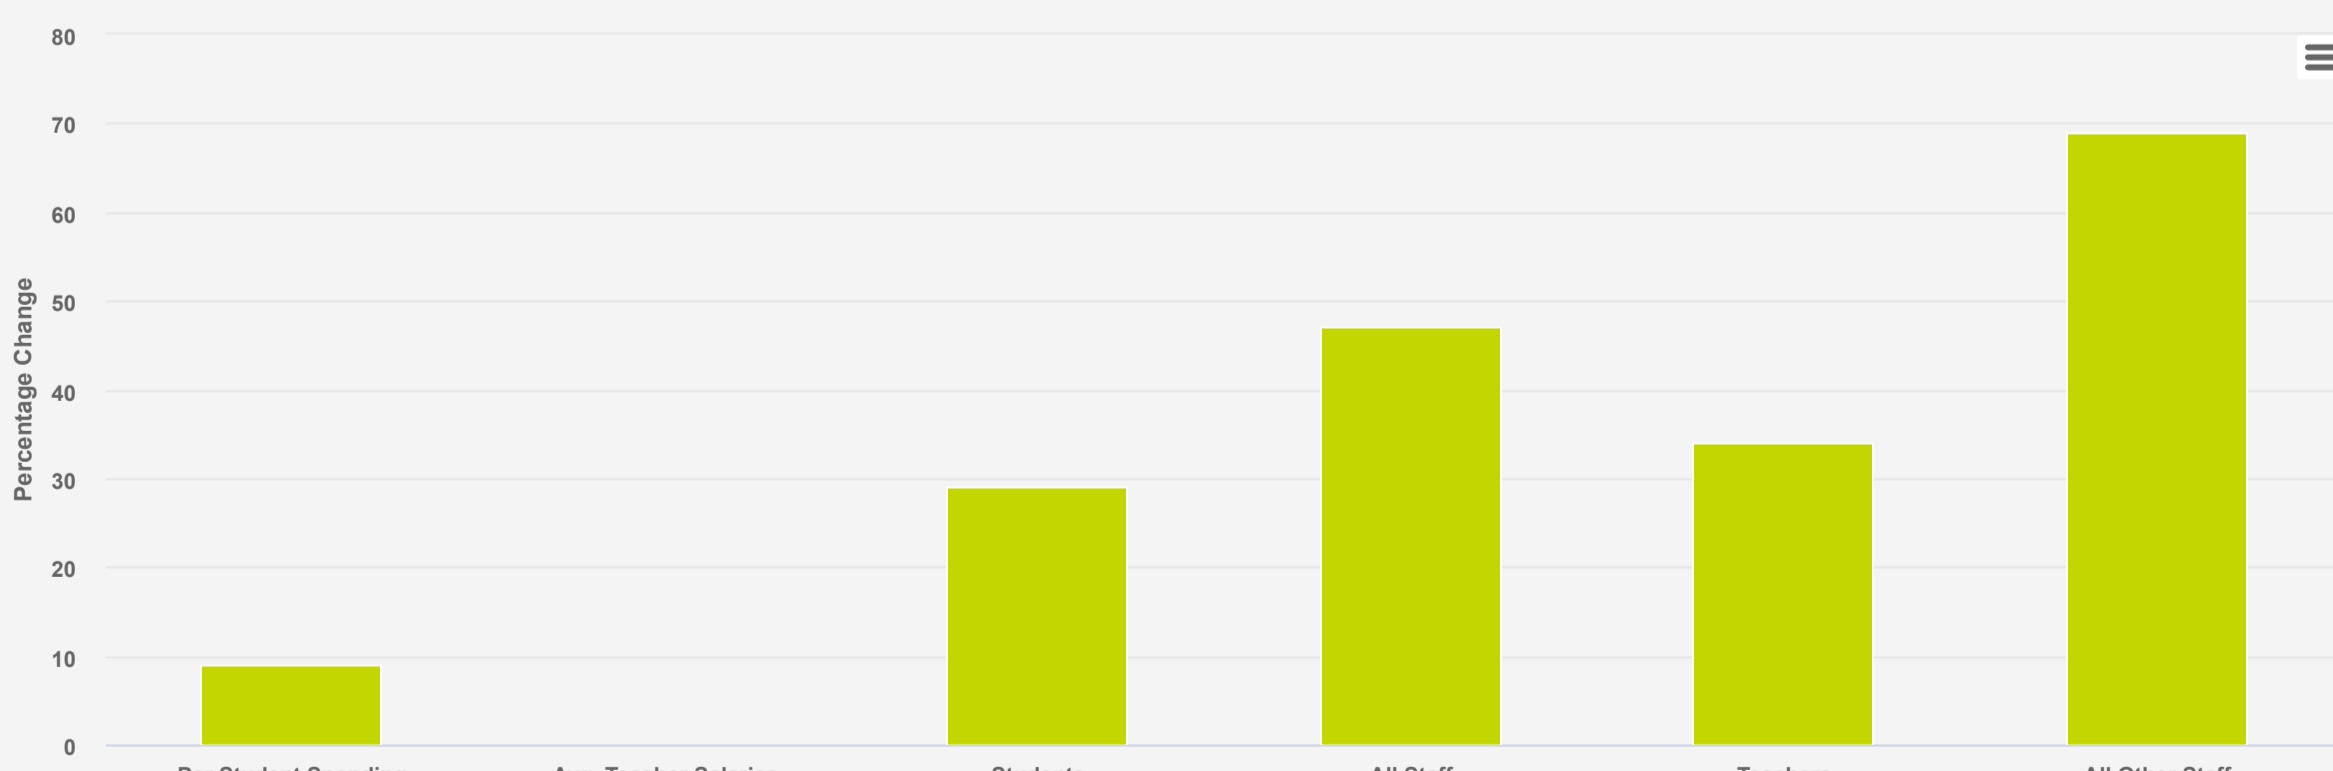

Idaho Public School Hiring and Salary Trends since 1992

[National Center on Education Statistics >](#)

[EdChoice Private School Choice Fiscal Calculations](#)

INTER-DISTRICT

Idaho does not provide transportation for students who transfer between districts.

CHARTER SCHOOL

The state department of education provides 60 percent of the estimated transportation cost for charter school students.

PRIVATE SCHOOL

Private school students can pay to use public school buses.