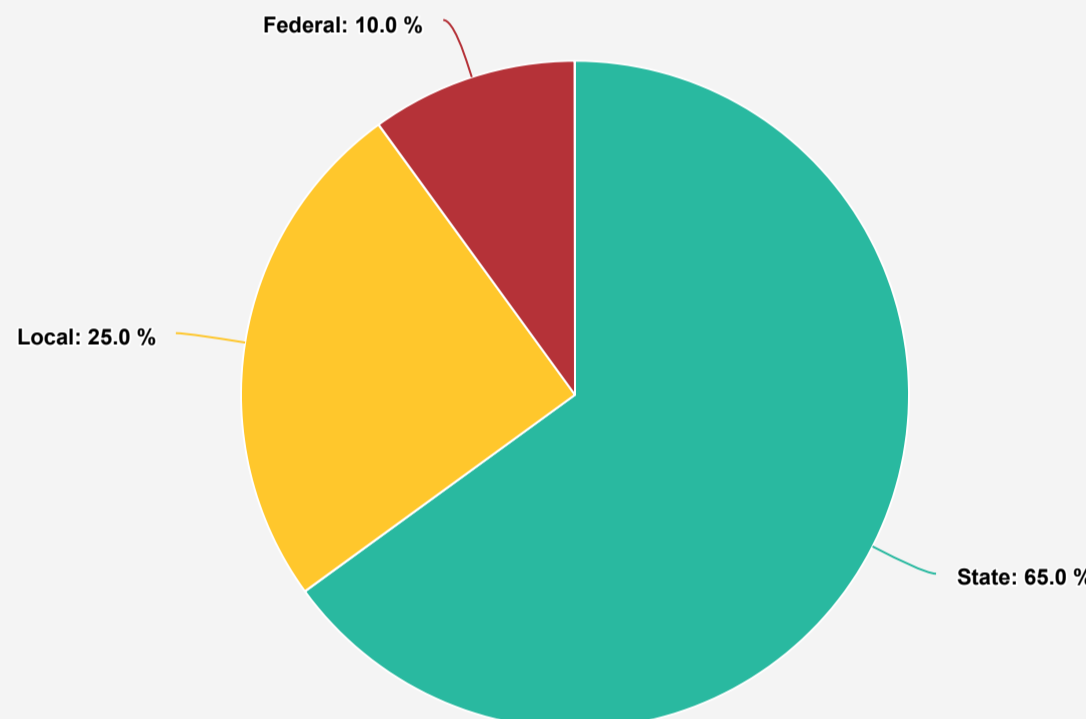

Idaho Public Education Funding Sources

U.S. Department of Education, NCES, Common Core of Data (CCD)

Data last updated 3/2020.

School Spending/Costs By Sector

$8,980

Avg. Idaho Total Spending Per Pupil (Public)

$7,244

Avg. Idaho Total Spending Per Pupil (Charter)

$11,004

Avg. National Private K-12 Tuition Per Pupil

[Private School Review >](#)

[Schooling in America Dashboard >](#)

U.S. Department of Education, NCES, Common Core of Data (CCD)

Data last updated 3/2020.