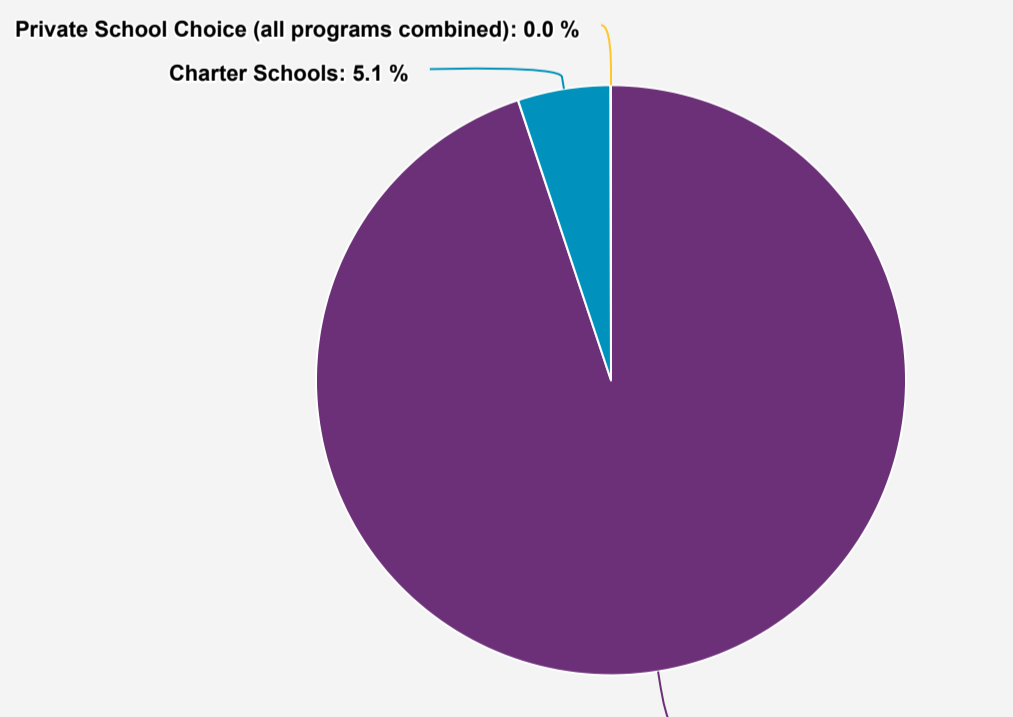

Idaho Education Spending Out of Total

U.S. Department of Education, NCES, Common Core of Data (CCD)

Data last updated 3/2020.