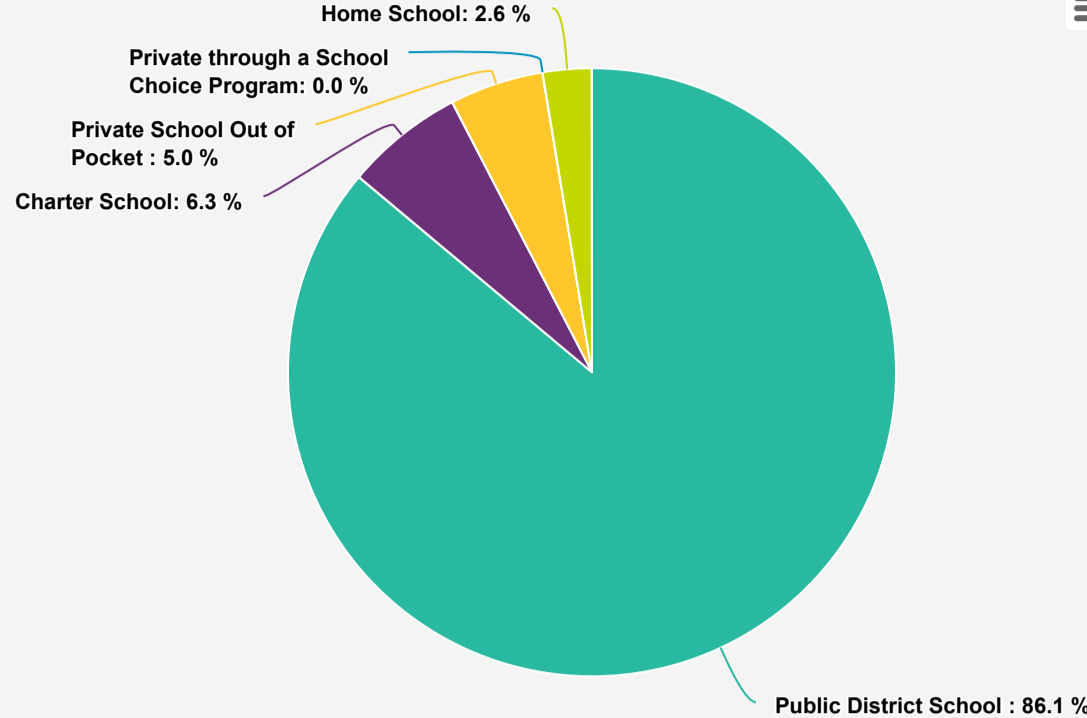

Where K-12 Idaho Students Attend School Now

[National Center on Education Statistics >](#)

[a2ahomeschooling.com >](#)

[EdChoice School Choice in America Dashboard >](#)

Idaho Private School Fast Facts

2,250

estimated open seats in private schools

$3,550-$5,081

median Idaho private school tuition

94%

provide some form of financial assistance to students

[A Survey of Idaho's Private Schools](#)

>

Idaho K-12 Education Spending

$2.5 Billion

Total Idaho Public Education Revenue

U.S. Department of Education, NCES, Common Core of Data (CCD)

Data last updated 3/2020.