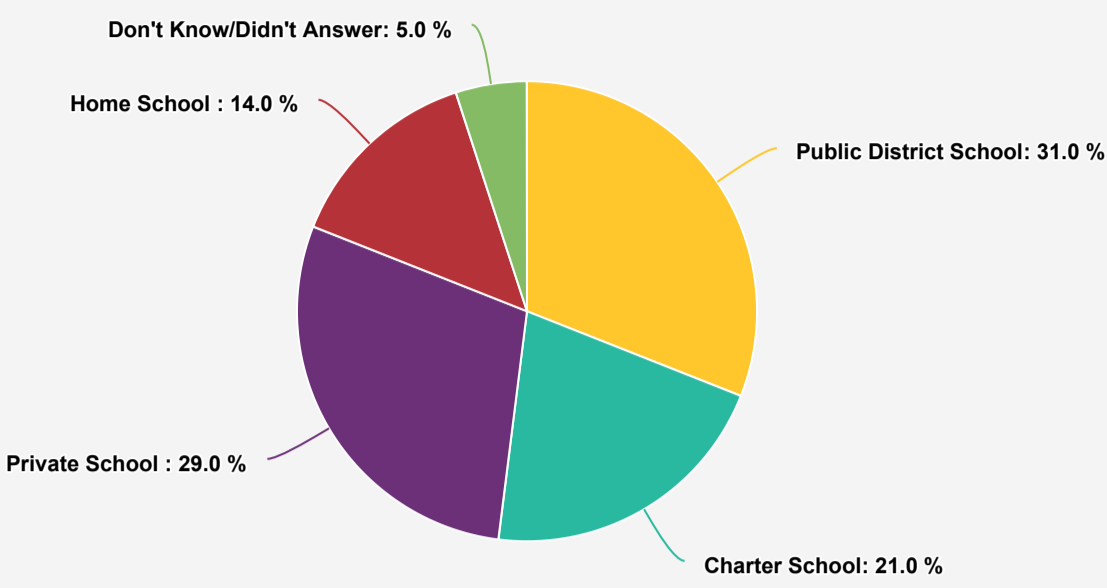

Idaho Fast Facts

34%

Idahoans think K-12 education in Idaho is headed in the right direction.

[EdChoice Public Opinion Tracker >](#)

Idaho Parents' Schooling Preferences

[EdChoice Public Opinion Tracker >](#)