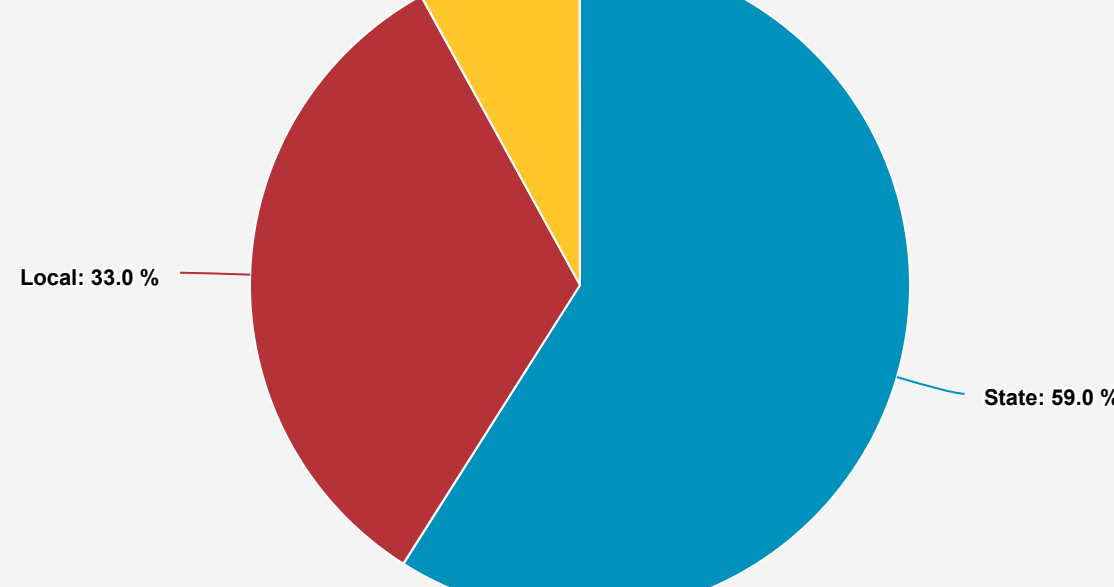

Indiana Public Education Funding Sources

Data last updated 3/2020.