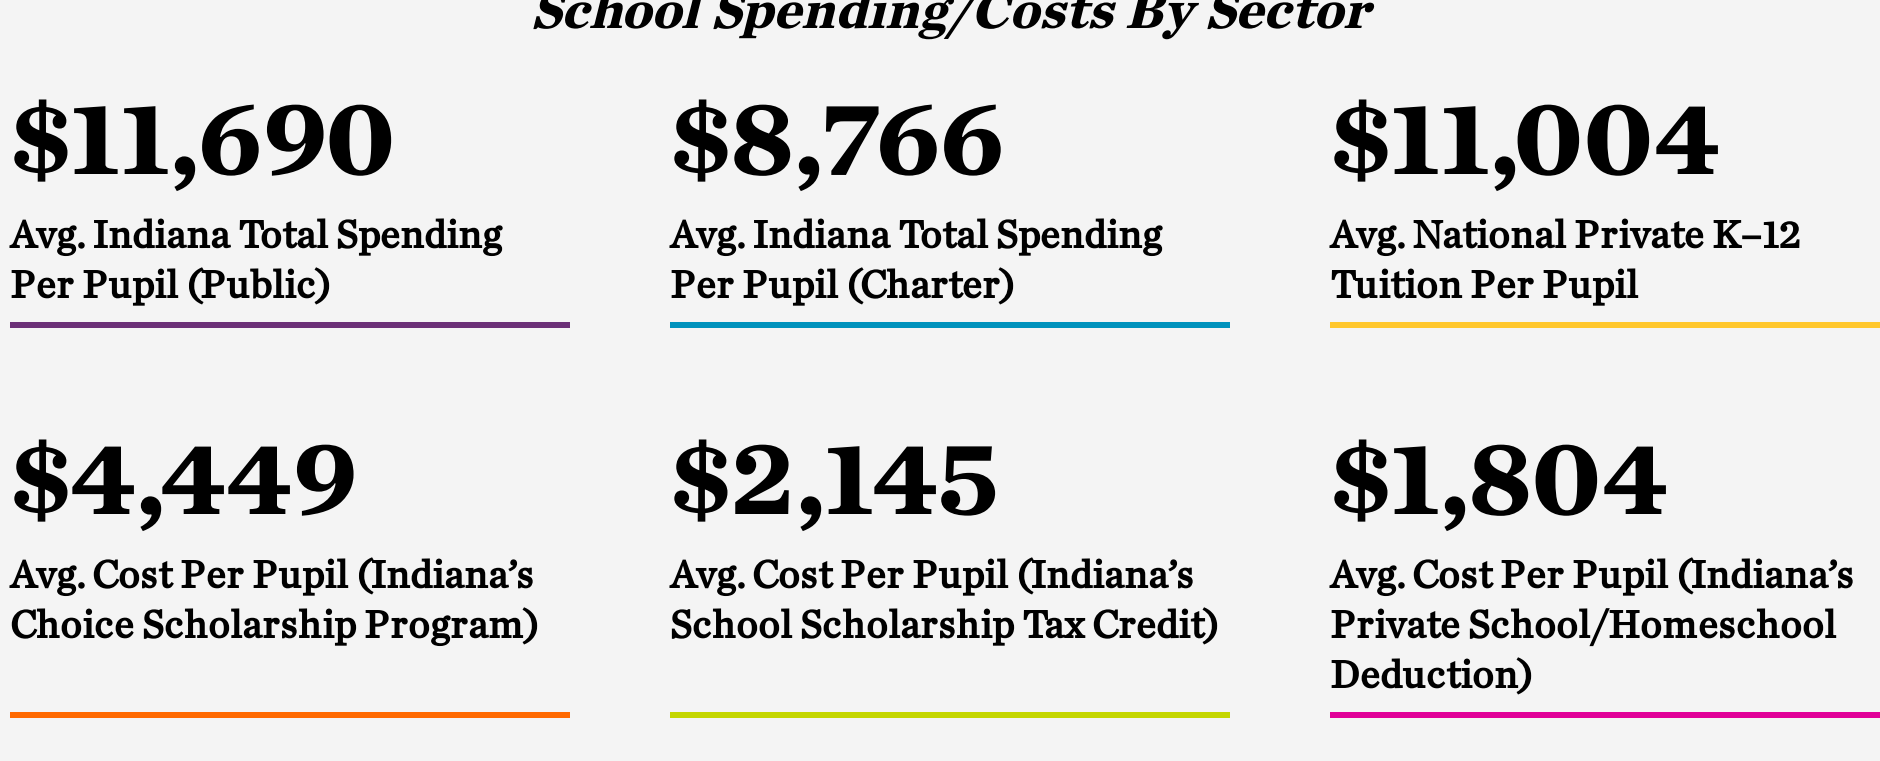

School Spending/Costs By Sector

[Private School Review >](#)

[Schooling in America Dashboard >](#)

Data last updated 3/2020.

Indiana Education Spending Out of Total

Data last updated 3/2020.