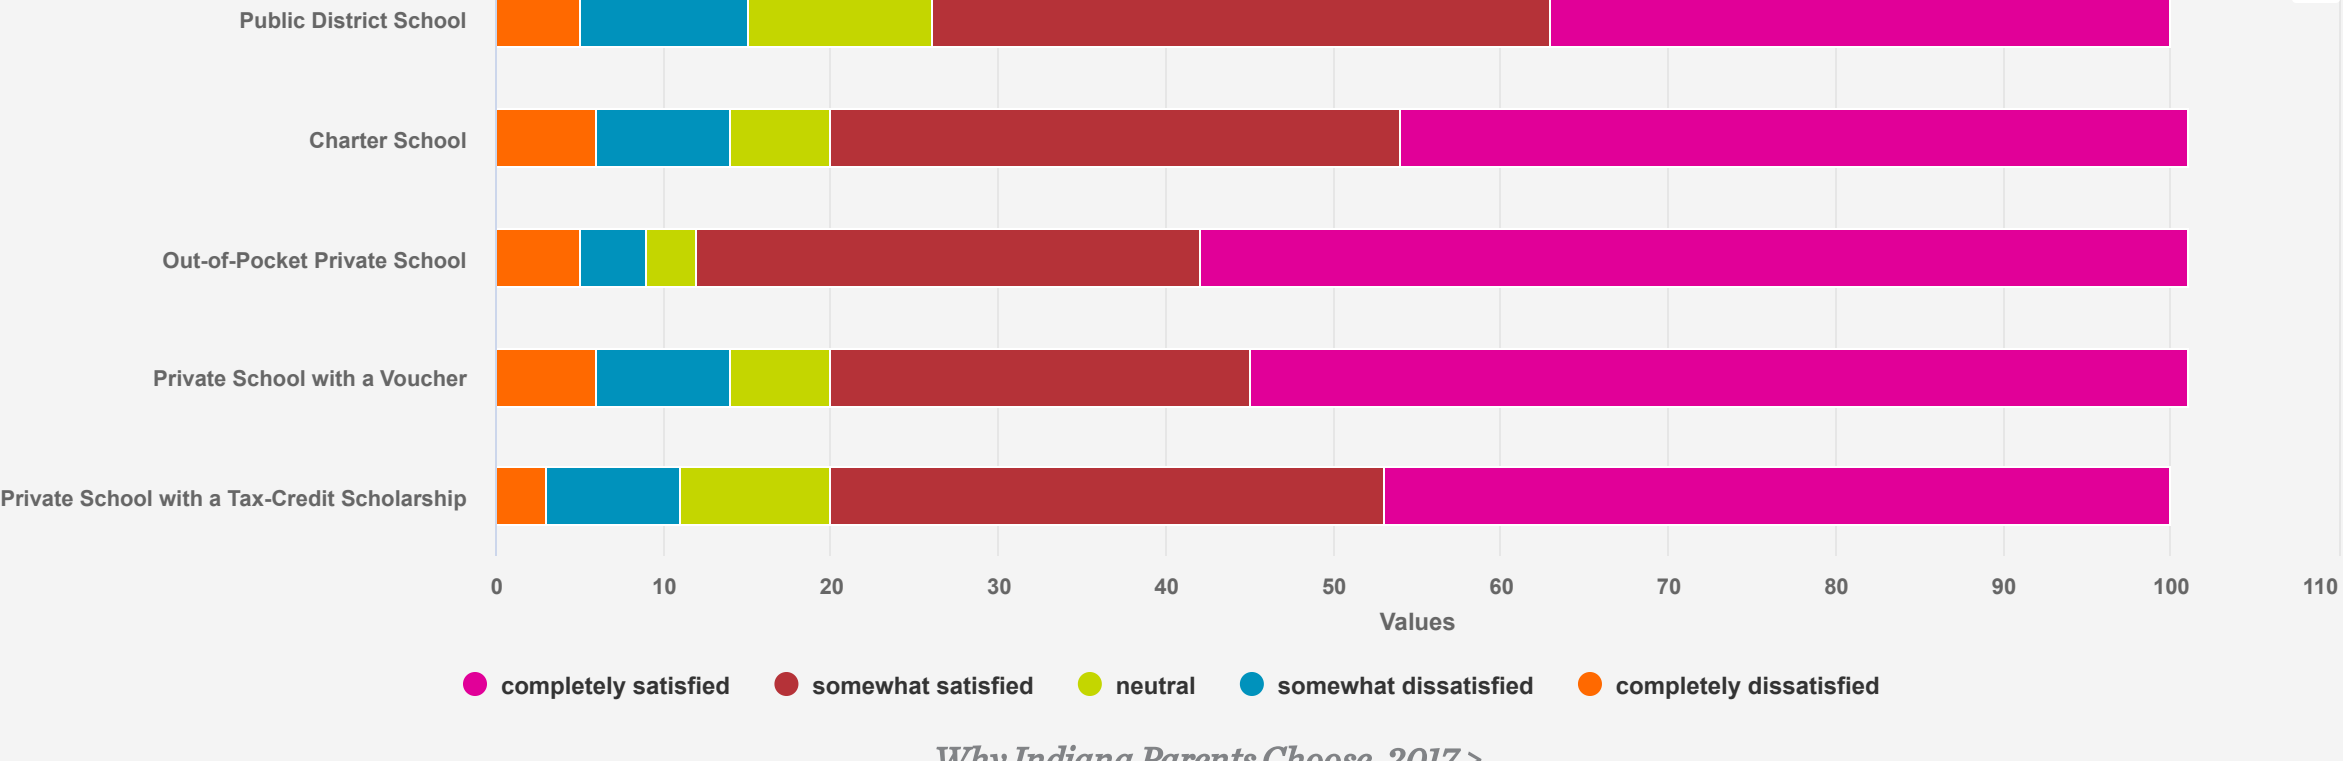

Indiana School Parents' Satisfaction with their Current Schools

[Why Indiana Parents Choose, 2017 >](#)