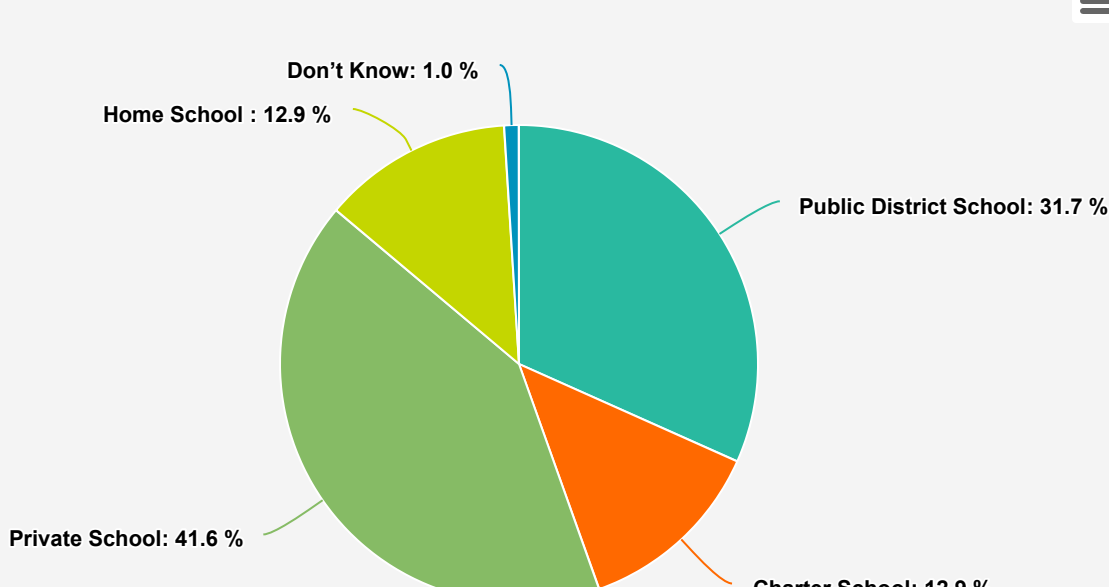

Parents' Schooling Preferences

[Schooling in America, 2019 >](#)