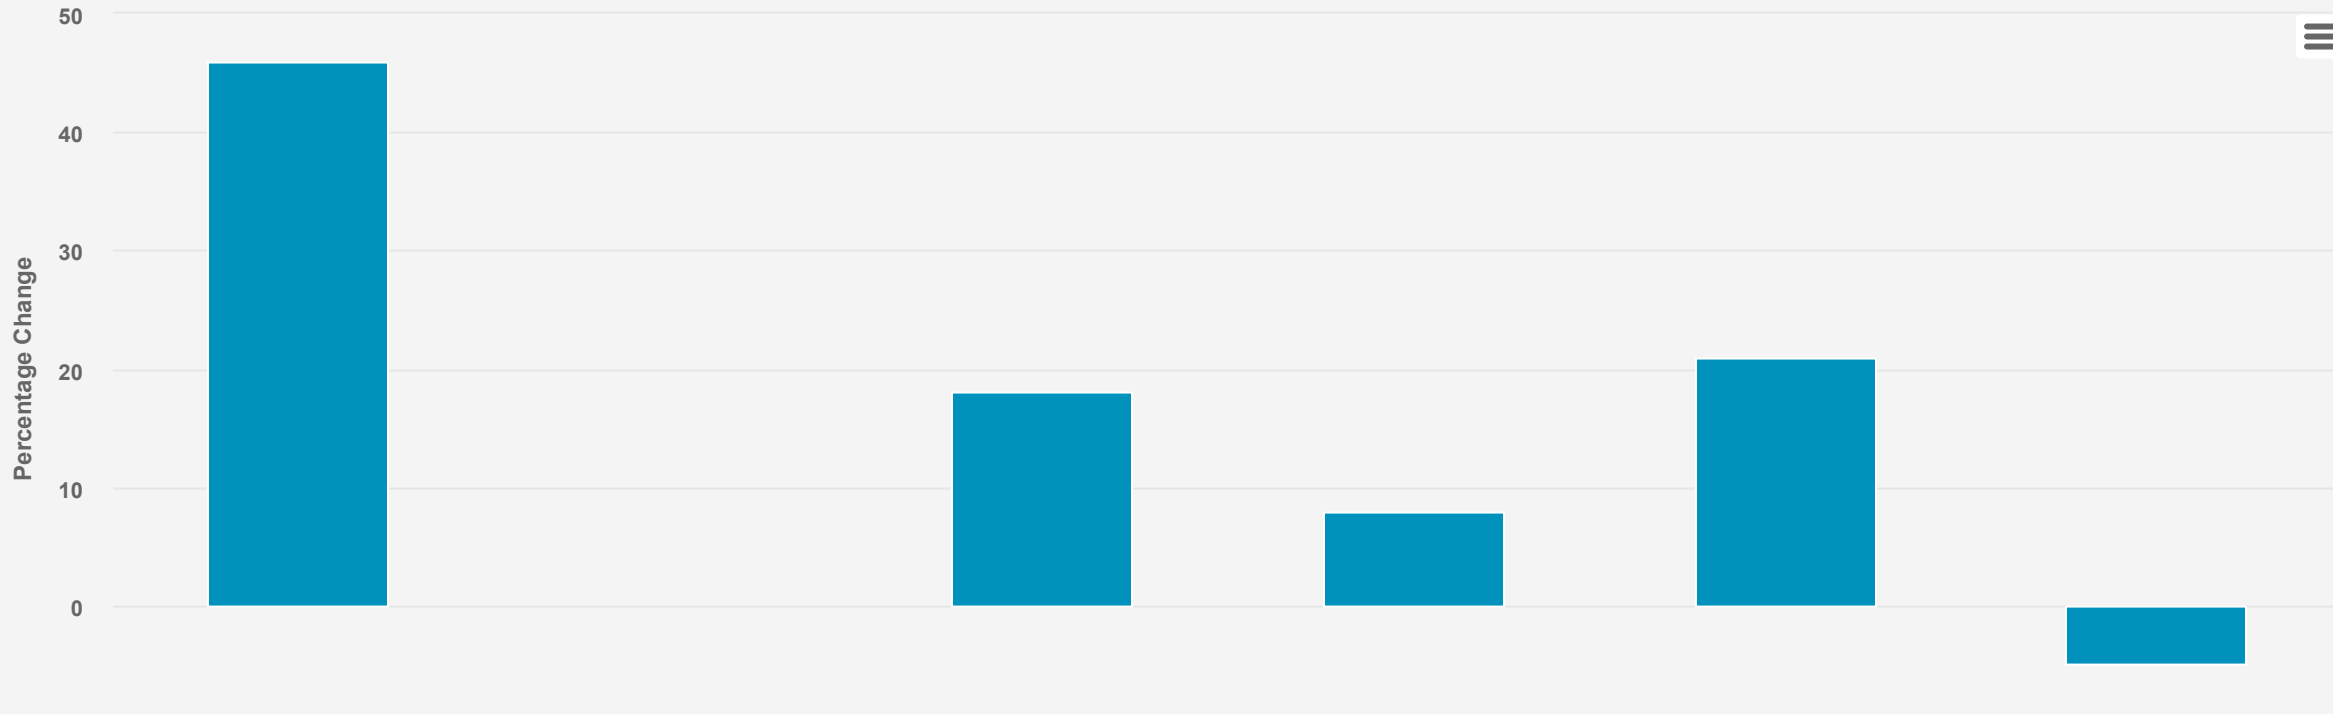

New Mexico Public School Hiring and Salary Trends Since 1992

[National Center on Education Statistics >](#)
[EdChoice Private School Choice Fiscal Calculations](#)

New Mexico Student Transportation

$609
Avg. District Busing Expenditure Per Pupil

5%
Total Spending Per Pupil

U.S. Department of Education, NCES, Common Core of Data (CCD)
Data last updated 6/2022.

INTER-DISTRICT
New Mexico does not provide support nor requires districts to pay for the transportation of inter-district transfer students.

CHARTER SCHOOL
A locally chartered charter school shall negotiate with a school district to provide transportation to students eligible for transportation and is eligible for state transportation funds.

PRIVATE SCHOOL
New Mexico does not include private school students or schools in its transportation funding.