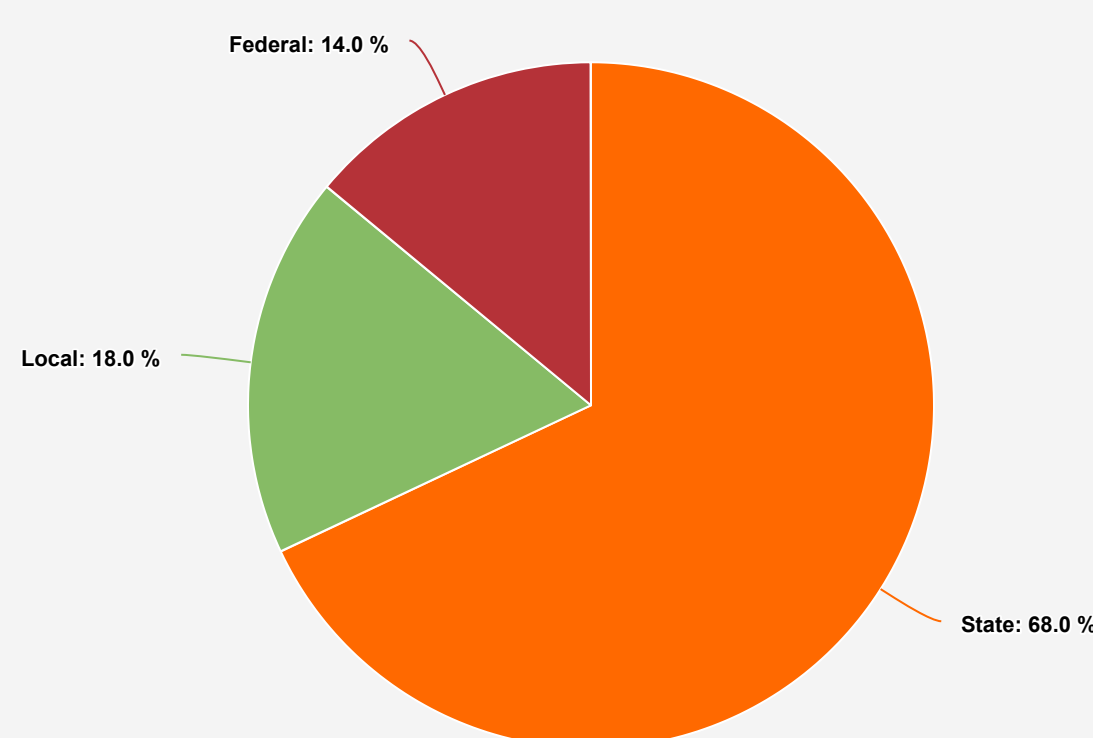

New Mexico Public Education Funding Sources

U.S. Department of Education, NCES, Common Core of Data (CCD)
Data last updated 6/2022.

School Spending/Costs By Sector

$14,481

Avg. New Mexico Total Spending Per Pupil (Public)

$11,215

Avg. New Mexico Total Spending Per Pupil (Charter)

$8,806

Avg. New Mexico Private K-12 Tuition Per Pupil

[Private School Review >](#)
[Schooling in America Dashboard >](#)
U.S. Department of Education, NCES, Common Core of Data (CCD)
Data last updated 6/2022.