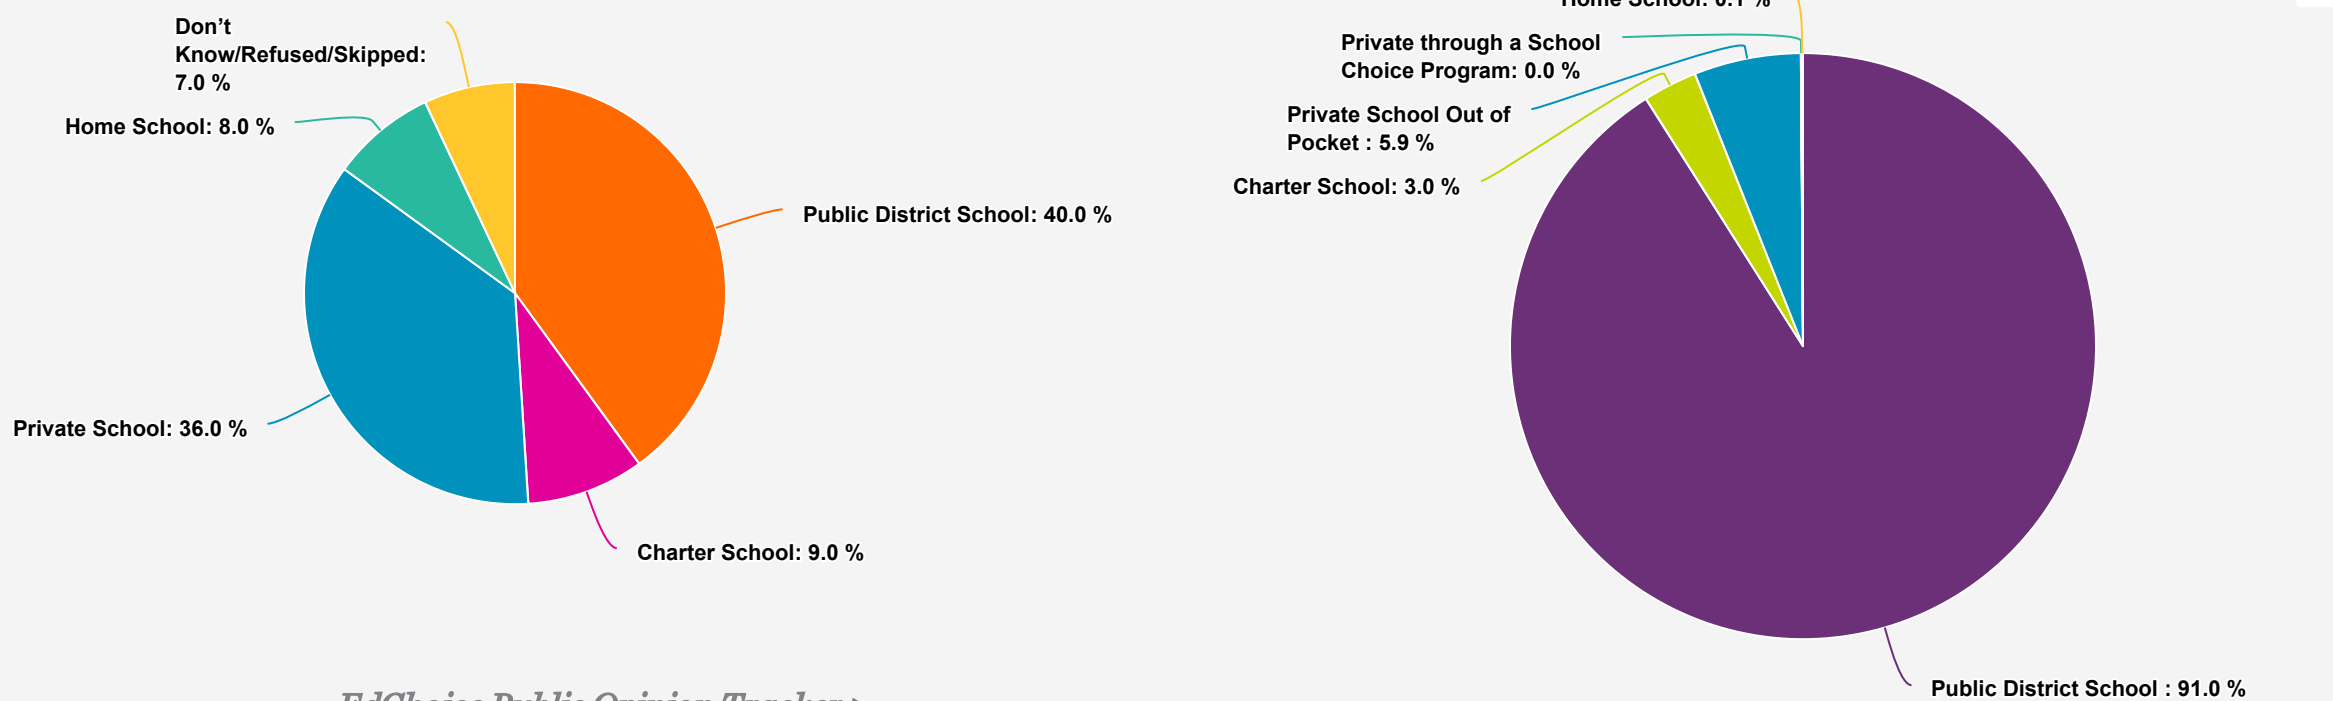

Where K-12 New Mexico Students Attend School Now

[National Center on Education Statistics >](#)
[a2homeschooling.com >](#)
[EdChoice School Choice in America Dashboard >](#)

New Mexico K-12 Education Spending

$4.8 Billion

Total New Mexico Public Education Revenue

U.S. Department of Education, NCES, Common Core of Data (CCD)
Data last updated 6/2022.