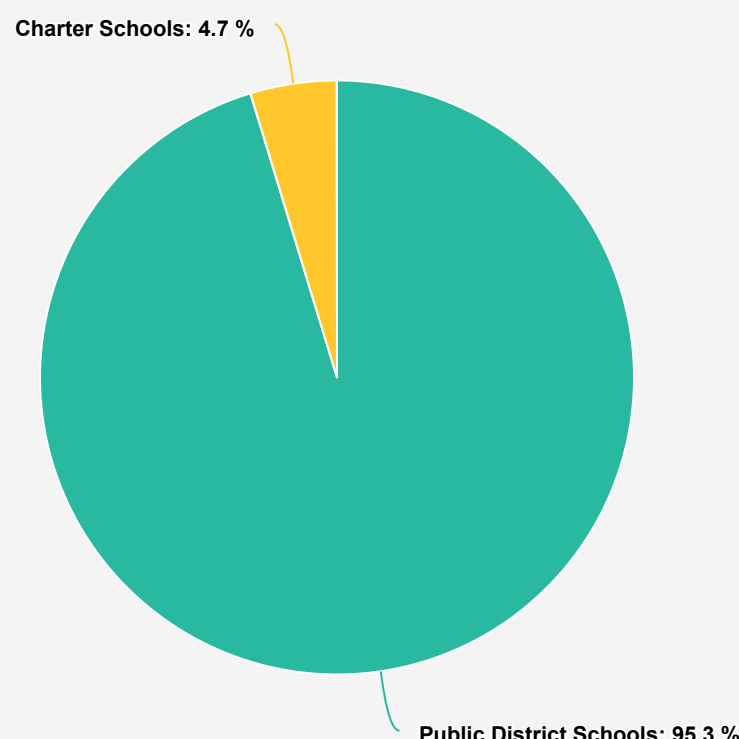

New Mexico Education Spending Out of Total

U.S. Department of Education, NCES, Common Core of Data (CCD)
Data last updated 3/2020.