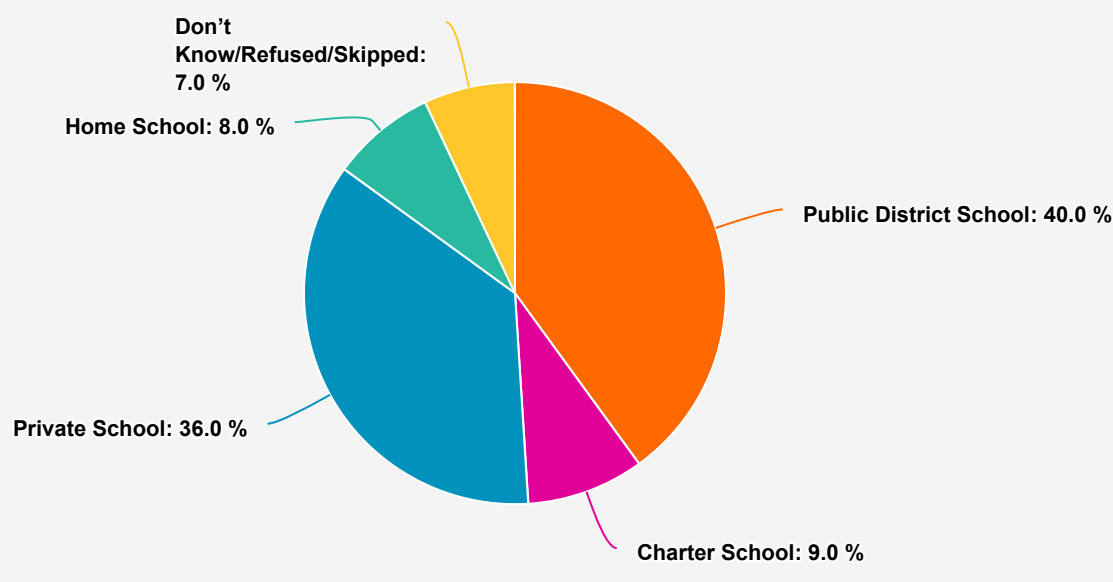

New Mexico Fast Facts

33%
New Mexico Residents think K-12 education in New Mexico is headed in the right direction.

[EdChoice Public Opinion Tracker >](#)

New Mexico Parents' Schooling Preferences

[EdChoice Public Opinion Tracker >](#)