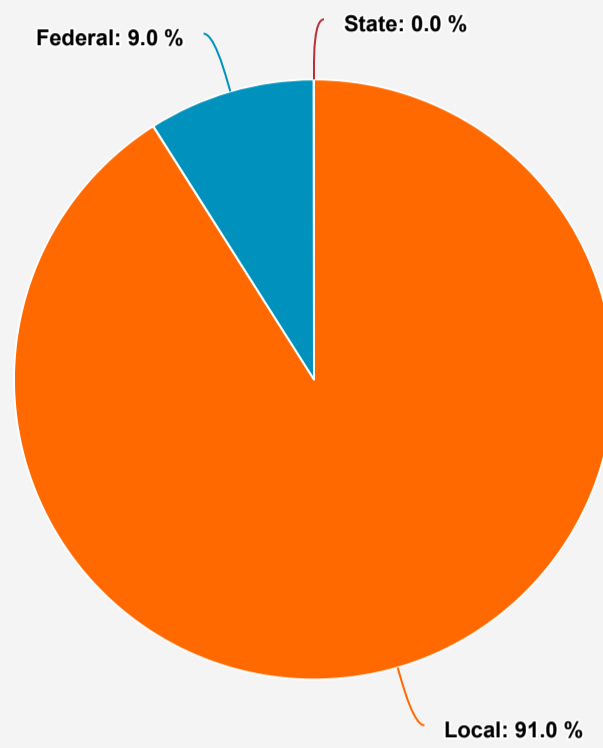

D.C. Public Education Funding Sources

U.S. Department of Education, NCES, Common Core of Data (CCD)
Data last updated 3/2020.

School Spending/Costs By Sector

$31,280

Avg. D.C. Total Spending Per Pupil (Public)

$25,191

Avg. D.C. Total Spending Per Pupil (Charter)

$11,004

Avg. National Private K-12 Tuition Per Pupil

$10,095

Avg. Cost Per Pupil (D.C. Opportunity Scholarship Program)

[Private School Review >](#)

[Schooling in America Dashboard >](#)

U.S. Department of Education, NCES, Common Core of Data (CCD)

Data last updated 3/2020.