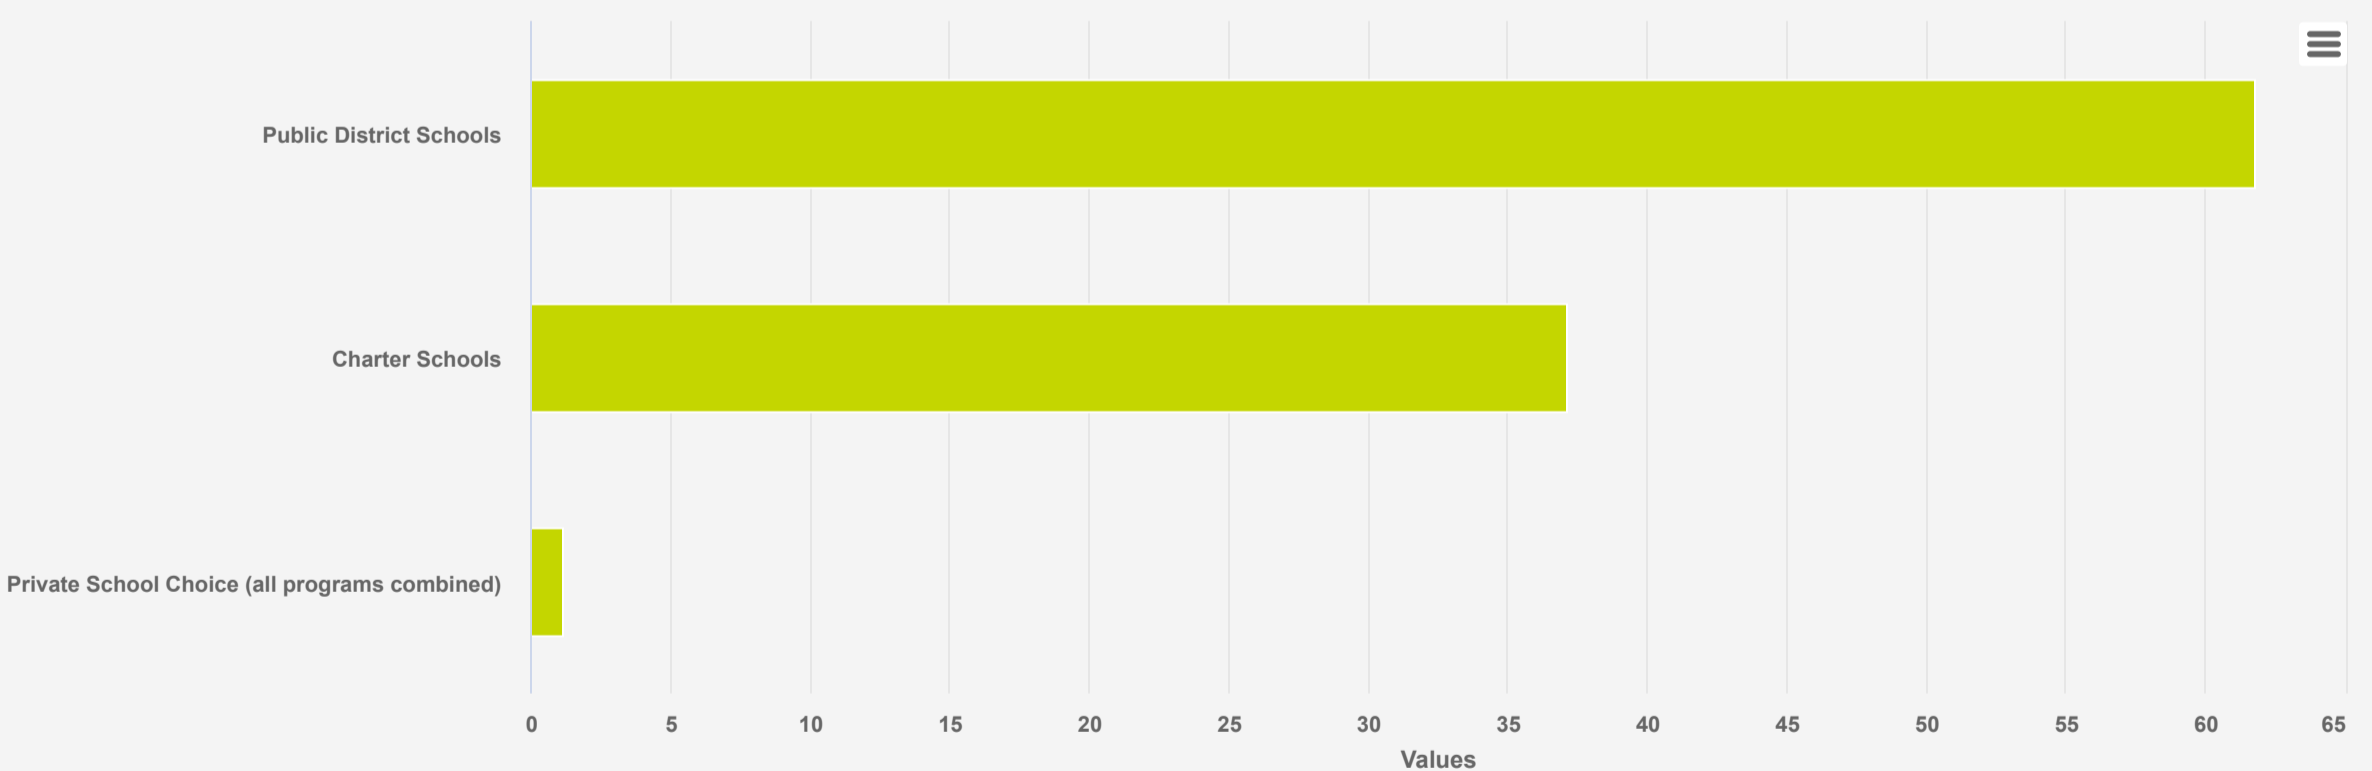

D.C. Education Spending Out of Total

U.S. Department of Education, NCES, Common Core of Data (CCD)

Data last updated 3/2020.