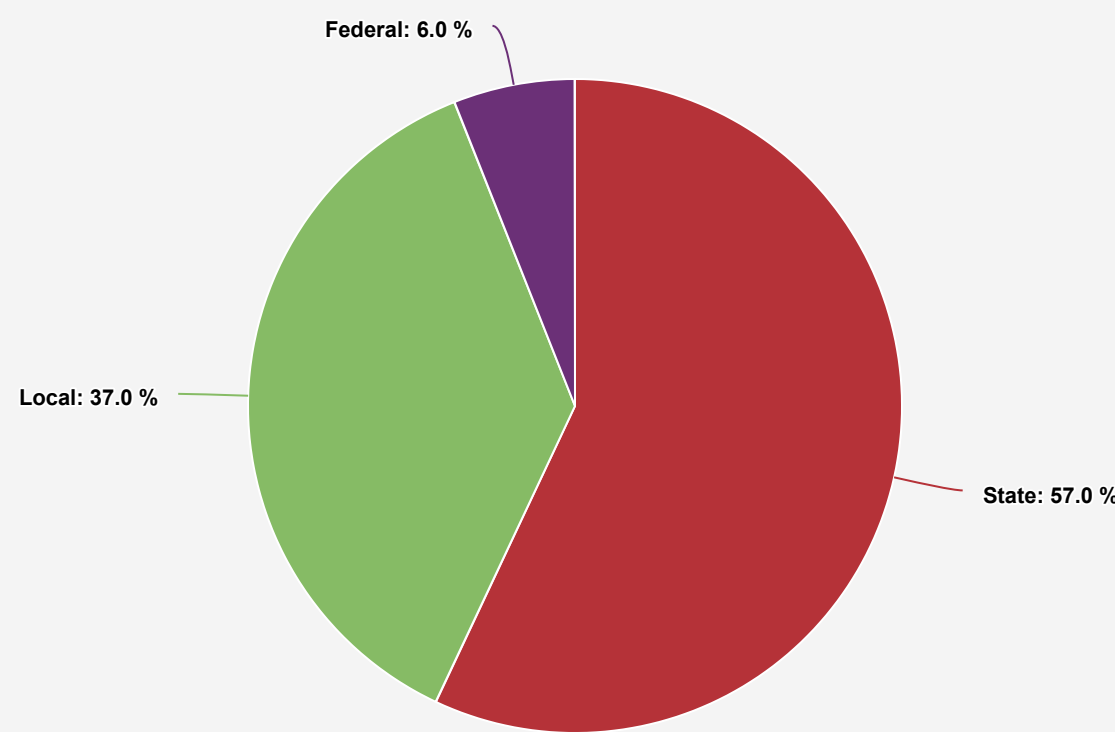

Wyoming *Fast Facts*

National Parents' Schooling Preferences

[EdChoice Public Opinion Tracker >](#)

Where K-12 Wyoming Students Attend School Now

[National Center on Education Statistics >](#)

[a2zhomeschooling.com >](#)

[EdChoice School Choice in America Dashboard >](#)

Wyoming K-12 Education Spending

\$1.8 Billion

Total Wyoming Public Education Revenue

Wyoming Public Education Funding Sources

School Spending/Costs By Sector