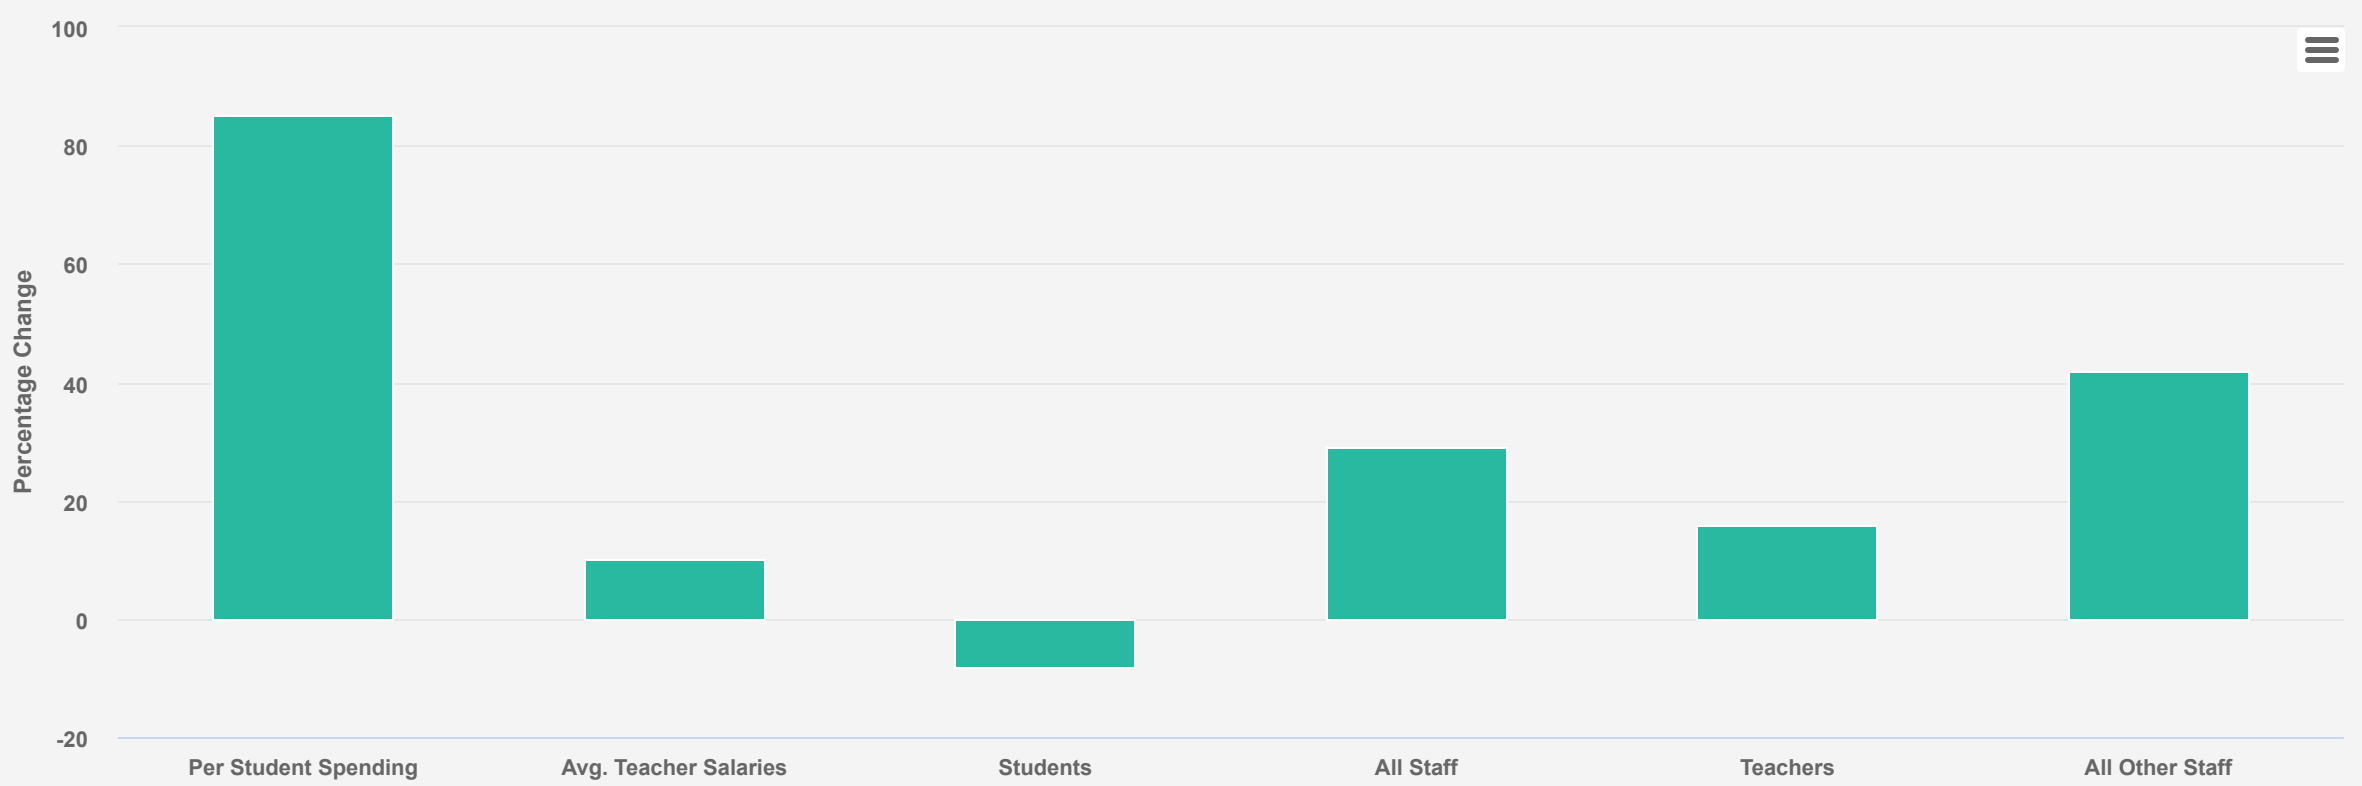

Wyoming Public School Hiring and Salary Trends Since 1992

[National Center on Education Statistics >](#)

[EdChoice Private School Choice Fiscal Calculations](#)

INTER-DISTRICT

Wyoming does not provide support nor does it require districts to pay for the transportation of inter-district transfer students.

CHARTER SCHOOL

Wyoming does not provide support nor does it require districts to pay for the transportation of charter school students.

PRIVATE SCHOOL

Wyoming does not provide support nor does it require districts to pay for the transportation of private school students.