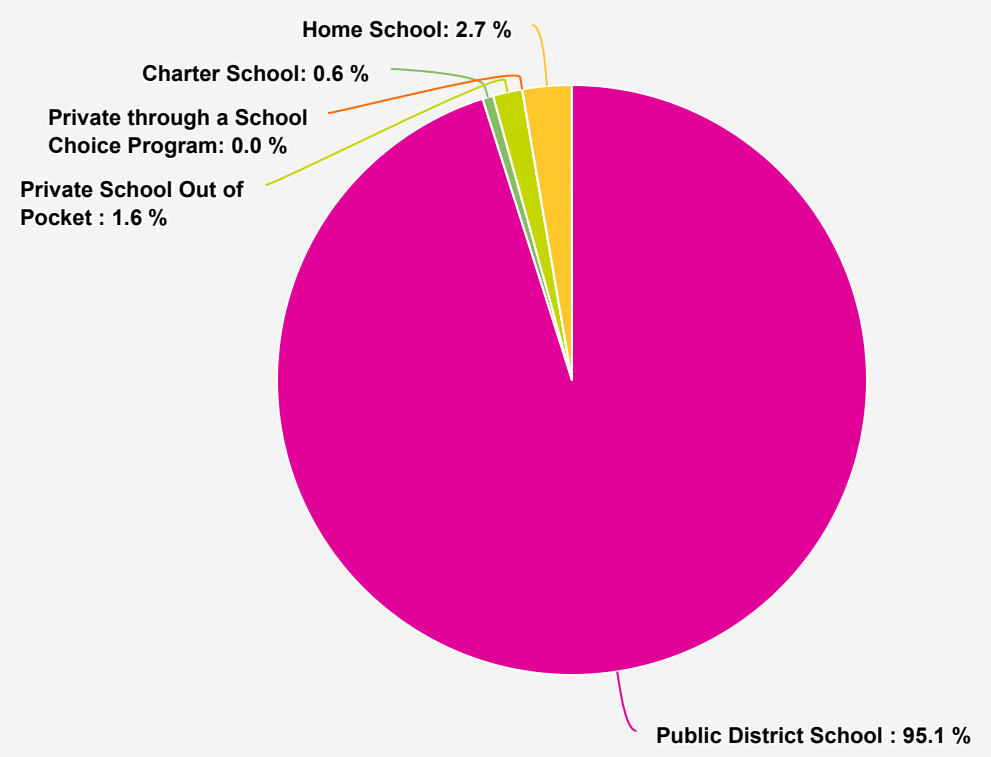

Wyoming *Fast Facts*

National Parents' Schooling Preferences

[EdChoice Public Opinion Tracker >](#)

Where K-12 Wyoming Students Attend School Now

[National Center on Education Statistics >](#)

[a2zhomeschooling.com >](#)

[EdChoice School Choice in America Dashboard >](#)

Wyoming K-12 Education Spending

\$1.8 Billion

Total Wyoming Public Education Revenue

Wyoming Public Education Funding Sources

School Spending/Costs By Sector