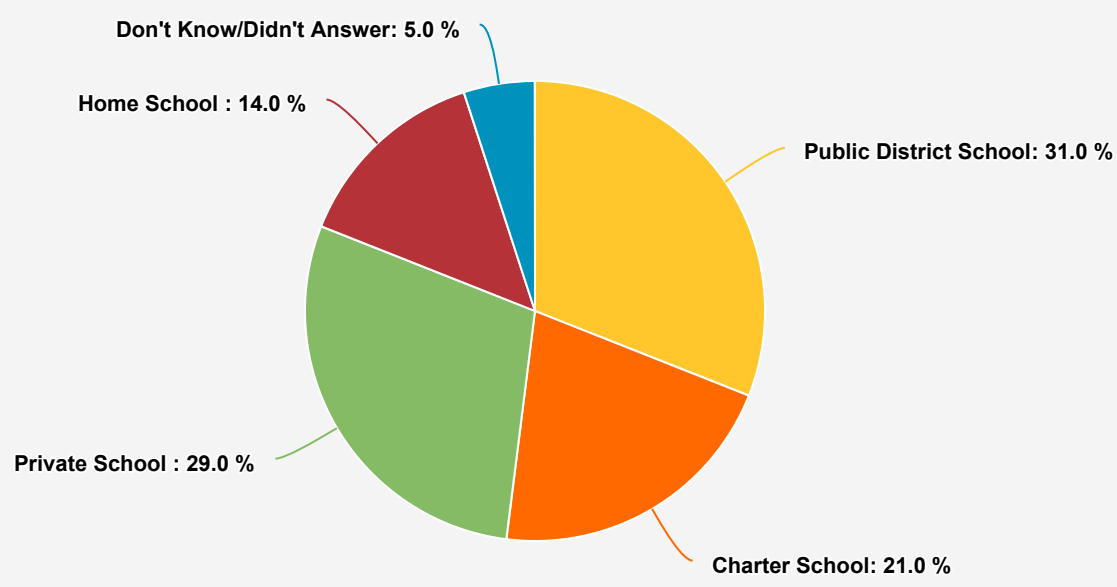

Wyoming *Fast Facts*

National Parents' Schooling Preferences

[EdChoice Public Opinion Tracker >](#)

Where K-12 Wyoming Students Attend School Now

[National Center on Education Statistics >](#)

[a2zhomeschooling.com >](#)

[EdChoice School Choice in America Dashboard >](#)

Wyoming K-12 Education Spending

\$1.8 Billion

Total Wyoming Public Education Revenue

Wyoming Public Education Funding Sources

School Spending/Costs By Sector